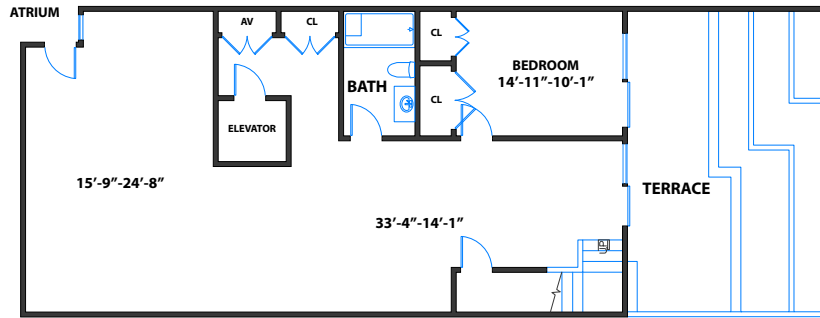

2860+2 Greenwich Street, San Francisco

ENTERTAINMENT LEVEL

MAIN BEDROOM LEVEL

GROUND LEVEL

SKY LOUNGE LEVEL

ENTRY LEVEL

2860+2 Greenwich Street, San Francisco

ENTERTAINMENT LEVEL
(APPROX. 1194 SQF)

MAIN BEDROOM LEVEL
(APPROX. 1461 SQF)

GROUND LEVEL
(APPROX. 1370 SQF)

SKY LOUNGE LEVEL
(APPROX. 786 SQF)

ENTRY LEVEL
(APPROX. 1350 SQF)