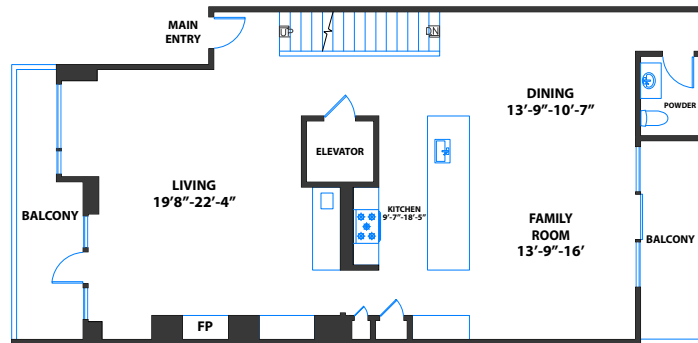

2860+2 Greenwich Street, San Francisco

ENTERTAINMENT LEVEL

MAIN BEDROOM LEVEL

GROUND LEVEL

SKY LOUNGE LEVEL

ENTRY LEVEL

2860+2 Greenwich Street, San Francisco

ENTERTAINMENT LEVEL
(APPROX. 1194 SQF)

MAIN BEDROOM LEVEL
(APPROX. 1461 SQF)

GROUND LEVEL
(APPROX. 1370 SQF)

SKY LOUNGE LEVEL
(APPROX. 786 SQF)

ENTRY LEVEL
(APPROX. 1350 SQF)