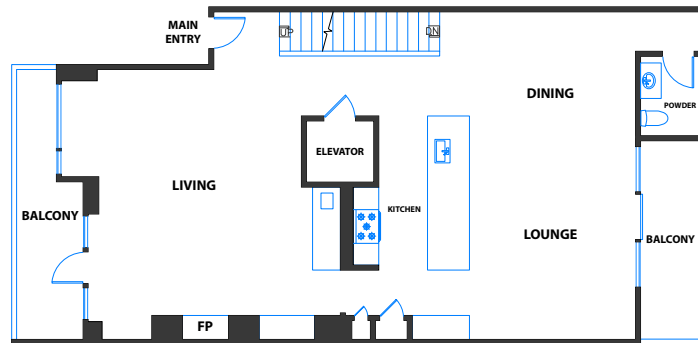

2860+2 Greenwich Street, San Francisco

ENTERTAINMENT LEVEL

MAIN BEDROOM LEVEL

GROUND LEVEL

SKY LOUNGE LEVEL

ENTRY LEVEL

2860+2 Greenwich Street, San Francisco

ENTERTAINMENT LEVEL
(APPROX. 1194 SQF)

MAIN BEDROOM LEVEL
(APPROX. 1461 SQF)

GROUND LEVEL
(APPROX. 1370 SQF)

SKY LOUNGE LEVEL
(APPROX. 786 SQF)

ENTRY LEVEL
(APPROX. 1350 SQF)