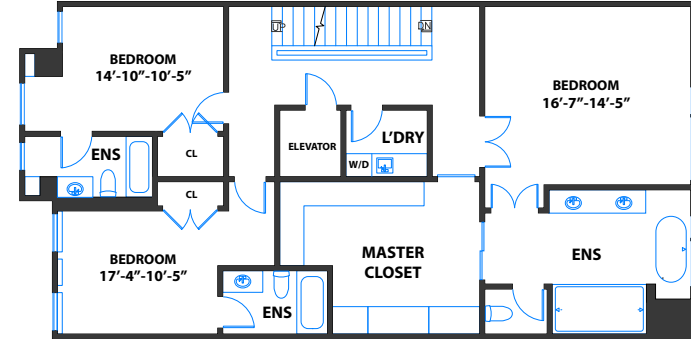

2860+2 Greenwich Street, San Francisco

ENTERTAINMENT LEVEL

MAIN BEDROOM LEVEL

GROUND LEVEL

SKY LOUNGE LEVEL

ENTRY LEVEL

2860+2 Greenwich Street, San Francisco

ENTERTAINMENT LEVEL
(APPROX. 1194 SQF)

MAIN BEDROOM LEVEL
(APPROX. 1461 SQF)

GROUND LEVEL
(APPROX. 1370 SQF)

SKY LOUNGE LEVEL
(APPROX. 786 SQF)

ENTRY LEVEL
(APPROX. 1350 SQF)