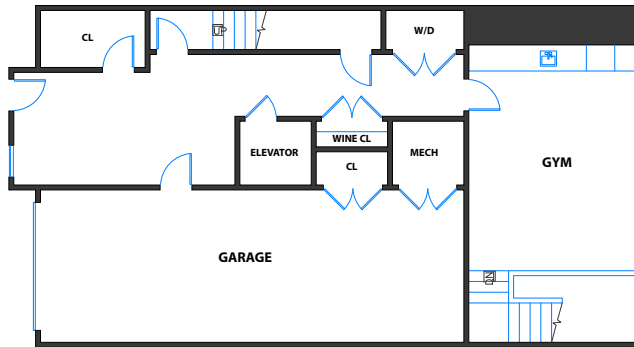

2860+2 Greenwich Street, San Francisco

ENTERTAINMENT LEVEL

MAIN BEDROOM LEVEL

GROUND LEVEL

SKY LOUNGE LEVEL

ENTRY LEVEL

2860+2 Greenwich Street, San Francisco

ENTERTAINMENT LEVEL
(APPROX. 1194 SQF)

MAIN BEDROOM LEVEL
(APPROX. 1461 SQF)

GROUND LEVEL
(APPROX. 1370 SQF)

SKY LOUNGE LEVEL
(APPROX. 786 SQF)

ENTRY LEVEL
(APPROX. 1350 SQF)