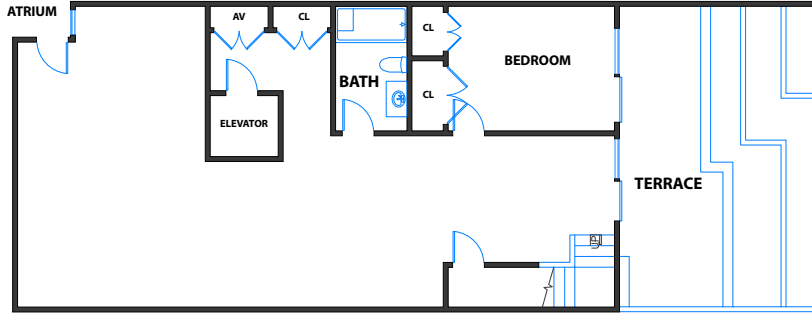

2860+2 Greenwich Street, San Francisco

ENTERTAINMENT LEVEL

MAIN BEDROOM LEVEL

GROUND LEVEL

SKY LOUNGE LEVEL

ENTRY LEVEL

2860+2 Greenwich Street, San Francisco

ENTERTAINMENT LEVEL
(APPROX. 1194 SQF)

MAIN BEDROOM LEVEL
(APPROX. 1461 SQF)

GROUND LEVEL
(APPROX. 1370 SQF)

SKY LOUNGE LEVEL
(APPROX. 786 SQF)

ENTRY LEVEL
(APPROX. 1350 SQF)