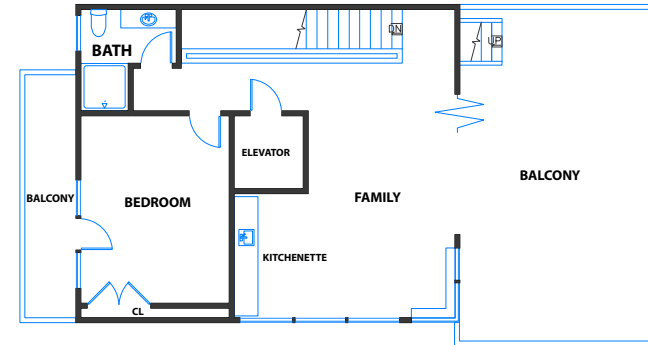

2860+2 Greenwich Street, San Francisco

ENTERTAINMENT LEVEL

MAIN BEDROOM LEVEL

GROUND LEVEL

SKY LOUNGE LEVEL

ENTRY LEVEL

2860+2 Greenwich Street, San Francisco

ENTERTAINMENT LEVEL
(APPROX. 1194 SQF)

MAIN BEDROOM LEVEL
(APPROX. 1461 SQF)

GROUND LEVEL
(APPROX. 1370 SQF)

SKY LOUNGE LEVEL
(APPROX. 786 SQF)

ENTRY LEVEL
(APPROX. 1350 SQF)