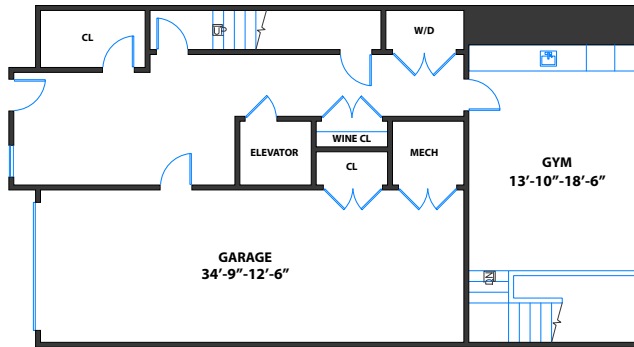

2860+2 Greenwich Street, San Francisco

ENTERTAINMENT LEVEL

MAIN BEDROOM LEVEL

GROUND LEVEL

SKY LOUNGE LEVEL

ENTRY LEVEL

2860+2 Greenwich Street, San Francisco

ENTERTAINMENT LEVEL
(APPROX. 1194 SQF)

MAIN BEDROOM LEVEL
(APPROX. 1461 SQF)

GROUND LEVEL
(APPROX. 1370 SQF)

SKY LOUNGE LEVEL
(APPROX. 786 SQF)

ENTRY LEVEL
(APPROX. 1350 SQF)