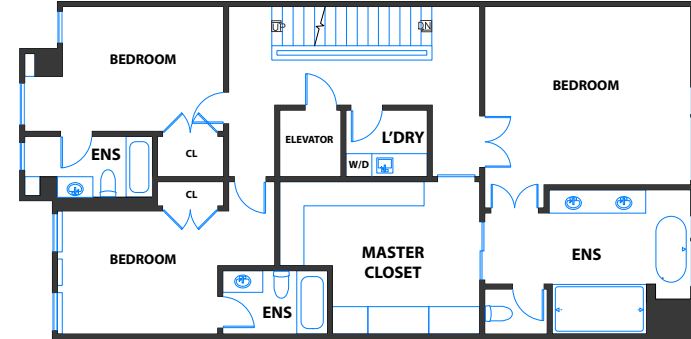

2860+2 Greenwich Street, San Francisco

ENTERTAINMENT LEVEL

MAIN BEDROOM LEVEL

GROUND LEVEL

SKY LOUNGE LEVEL

ENTRY LEVEL

2860+2 Greenwich Street, San Francisco

ENTERTAINMENT LEVEL
(APPROX. 1194 SQF)

MAIN BEDROOM LEVEL
(APPROX. 1461 SQF)

GROUND LEVEL
(APPROX. 1370 SQF)

SKY LOUNGE LEVEL
(APPROX. 786 SQF)

ENTRY LEVEL
(APPROX. 1350 SQF)