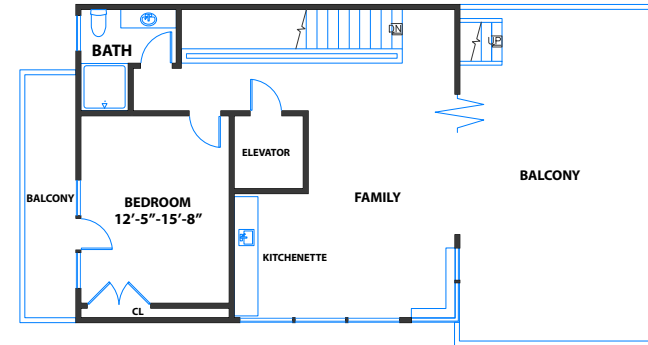

2860+2 Greenwich Street, San Francisco

ENTERTAINMENT LEVEL

MAIN BEDROOM LEVEL

GROUND LEVEL

SKY LOUNGE LEVEL

ENTRY LEVEL

2860+2 Greenwich Street, San Francisco

ENTERTAINMENT LEVEL
(APPROX. 1194 SQF)

MAIN BEDROOM LEVEL
(APPROX. 1461 SQF)

GROUND LEVEL
(APPROX. 1370 SQF)

SKY LOUNGE LEVEL
(APPROX. 786 SQF)

ENTRY LEVEL
(APPROX. 1350 SQF)